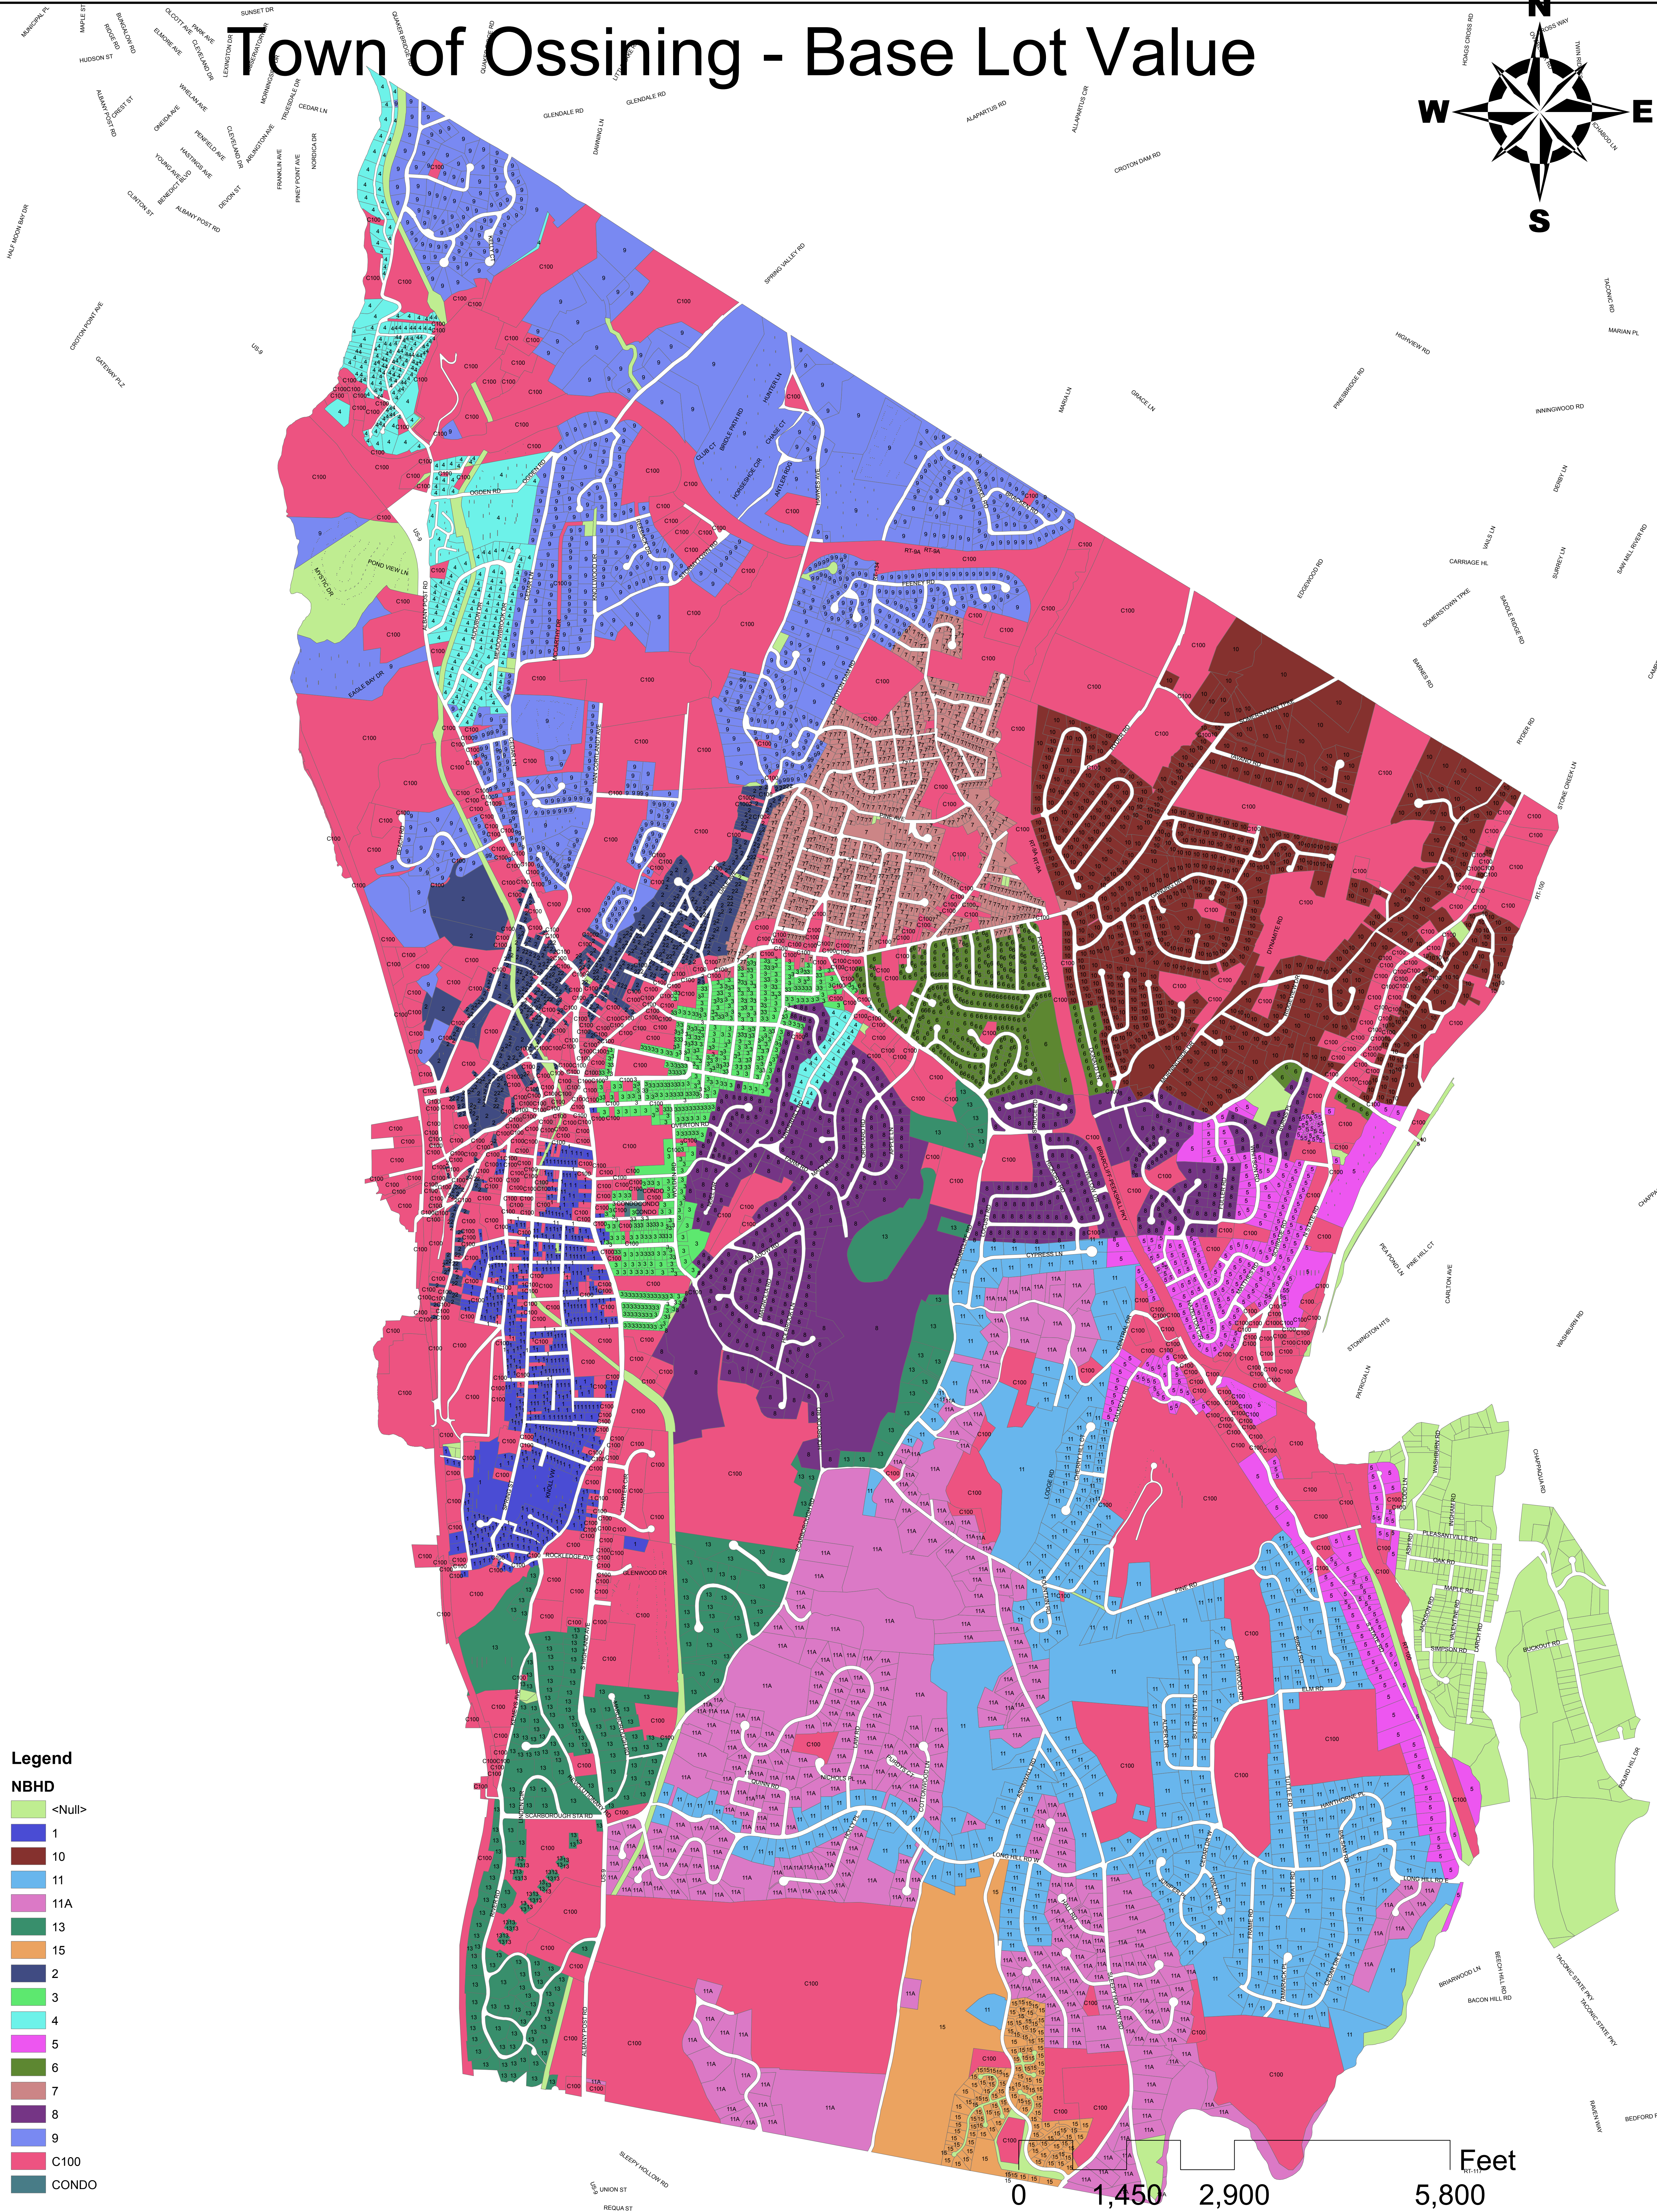

# Town of Ossining - Base Lot Value

- Legend**
- NBHD**
- <Null>
  - 1
  - 10
  - 11
  - 11A
  - 13
  - 15
  - 2
  - 3
  - 4
  - 5
  - 6
  - 7
  - 8
  - 9
  - C100
  - CONDO